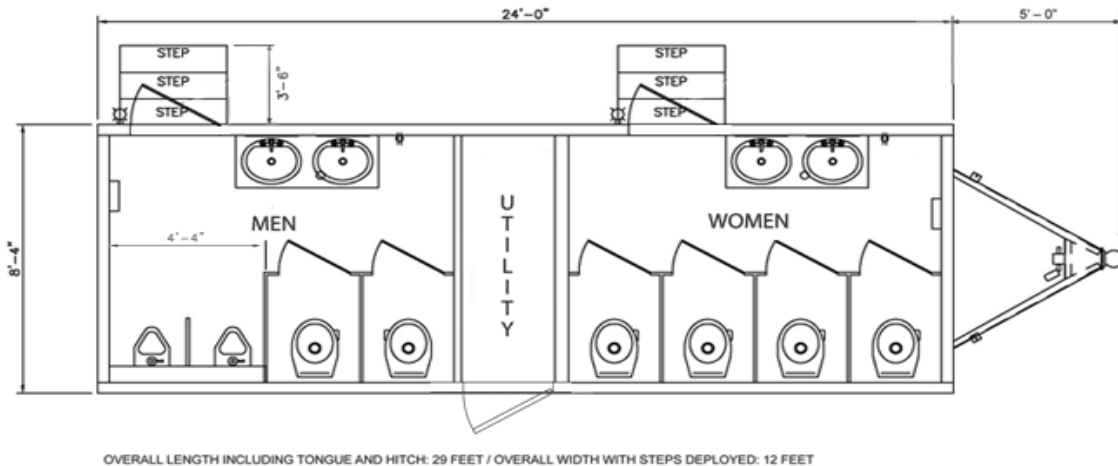

## THE 24' SAVANNAH

The Savannah is one of those uniquely Norsic innovations. The unit is identical to the Sierra in every respect except that the interior layout is a mirror image of the Sierra, allowing entry from the opposite side of the trailer. This feature makes delivery and placement possible in locations that could not otherwise be considered. In all other respects the Savannah offers everything the 24 foot Sierra does; Clean, uncluttered lines with a handsomely designed interior that maximizes utility in an atmosphere of high style. Visually pleasing, completely climate controlled and sturdily built, Savannah delivers a lot of comfort at a great price. Custom-fitted skirting conceals the undercarriage.

# The 24 Foot Savannah

Climate controlled, tastefully decorated (in different color schemes in the ladies' and men's sides) and wired for sound, the 24 foot Savannah is a shining example of efficiency in an extremely handsome package. This unit and its mirror image sister unit offer a lot of comfort for the money and the choice of configurations makes placement an easy process.